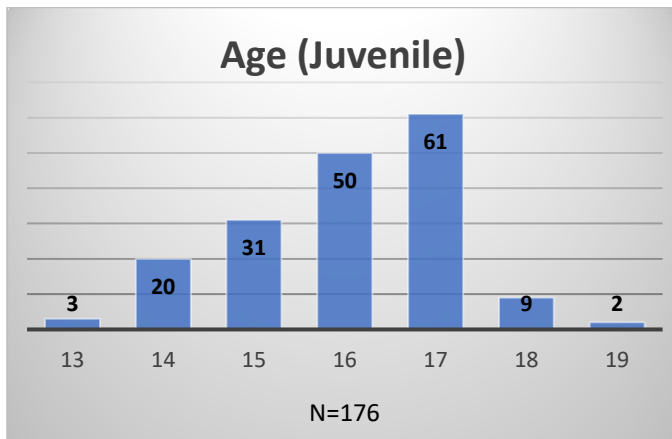

Daily Data Dashboard – May 28, 2024

Demographics for JTDC Population

Tuesday Morning Midnight Count

Total # of probation Involved youth¹: 1,377

¹ Probation Active: Any youth who is pending sentencing with an active social history, has been formally placed on probation or supervision with Cook County Juvenile Probation on the date of the report.

*Age, Gender and Race for Criminal Court population (N=2) is not represented in this report.

Daily Data Dashboard – May 28, 2024
Demographics for JTDC Population
Tuesday Morning Midnight Count