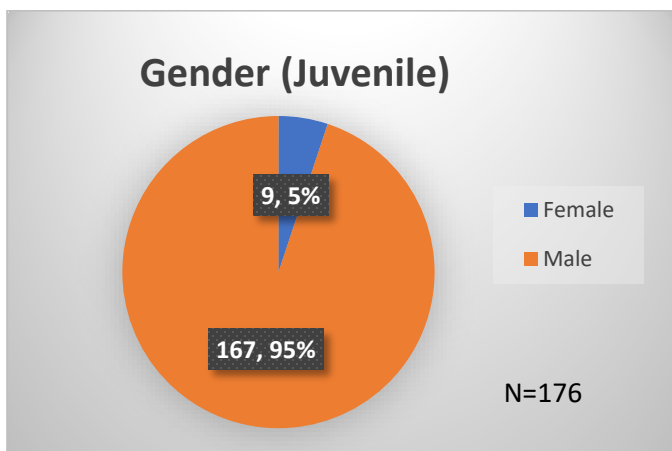

Daily Data Dashboard – May 28, 2024

Demographics for JTDC Population

Tuesday Morning Midnight Count

Total # of probation Involved youth¹: 1,377

¹ Probation Active: Any youth who is pending sentencing with an active social history, has been formally placed on probation or supervision with Cook County Juvenile Probation on the date of the report.

*Age, Gender and Race for Criminal Court population (N=2) is not represented in this report.

Daily Data Dashboard – May 28, 2024
Demographics for JTDC Population
Tuesday Morning Midnight Count