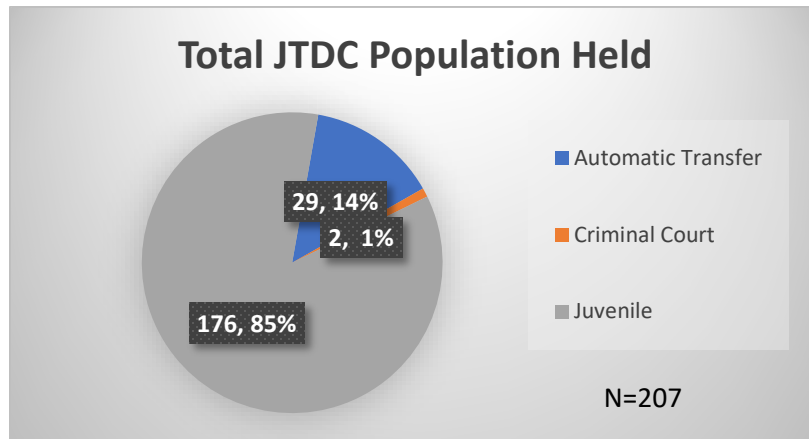

Daily Data Dashboard – May 28, 2024

Demographics for JTDC Population

Tuesday Morning Midnight Count

Total # of probation Involved youth¹: 1,377

¹ Probation Active: Any youth who is pending sentencing with an active social history, has been formally placed on probation or supervision with Cook County Juvenile Probation on the date of the report.

*Age, Gender and Race for Criminal Court population (N=2) is not represented in this report.

Daily Data Dashboard – May 28, 2024
Demographics for JTDC Population
Tuesday Morning Midnight Count