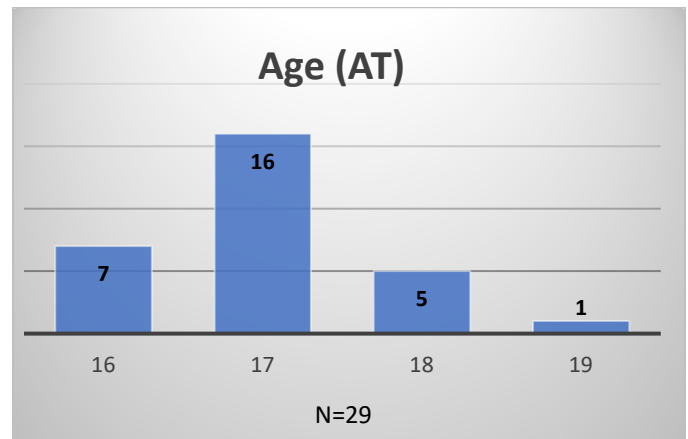

Daily Data Dashboard – May 28, 2024

Demographics for JTDC Population

Tuesday Morning Midnight Count

Total # of probation Involved youth¹: 1,377

¹ Probation Active: Any youth who is pending sentencing with an active social history, has been formally placed on probation or supervision with Cook County Juvenile Probation on the date of the report.

*Age, Gender and Race for Criminal Court population (N=2) is not represented in this report.

Daily Data Dashboard – May 28, 2024
Demographics for JTDC Population
Tuesday Morning Midnight Count