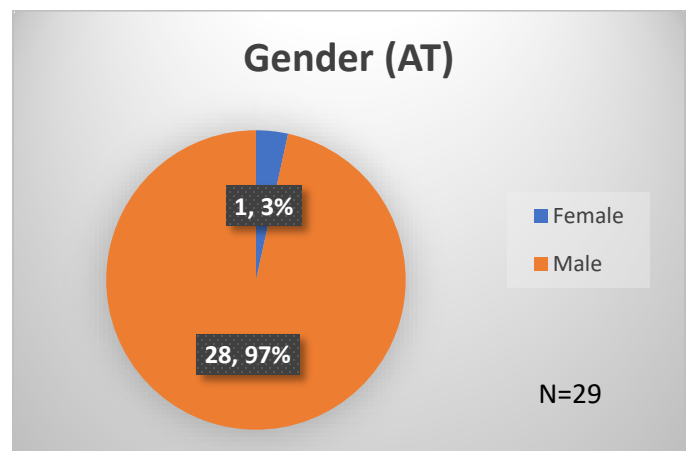

Daily Data Dashboard – May 28, 2024

Demographics for JTDC Population

Tuesday Morning Midnight Count

Total # of probation Involved youth¹: 1,377

¹ Probation Active: Any youth who is pending sentencing with an active social history, has been formally placed on probation or supervision with Cook County Juvenile Probation on the date of the report.

*Age, Gender and Race for Criminal Court population (N=2) is not represented in this report.

Daily Data Dashboard – May 28, 2024
Demographics for JTDC Population
Tuesday Morning Midnight Count